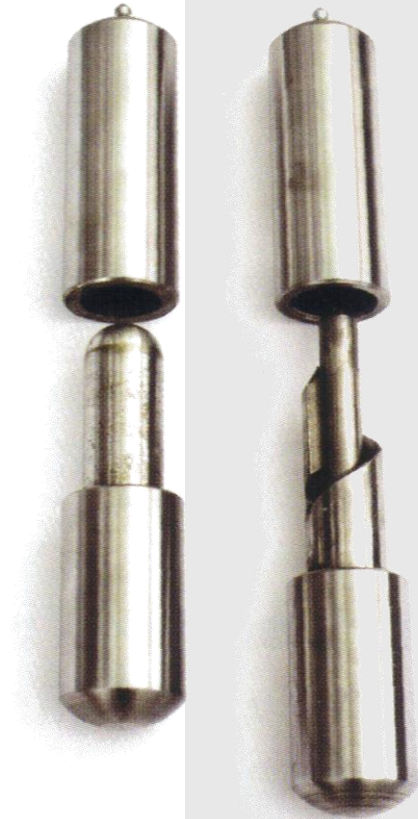

These strong weld-on hinges ensure that the gate or door closes reliably every time.

- Mild Steel
- 500kg Capacity
- 25mm rise over 180°
- 2 part set includes 1 rising hinge and 1 plain hinge

Dimensions:
Diameter, 38mm
Closed Length, 190mm

Product Options	
------------------------	--

Left and right hand versions available

Installation	
---------------------	--

Designed to be welded into steel fabrications

Maintenance	
--------------------	--

Regularly lubricate with grease via grease point

Right hand hinge set shown